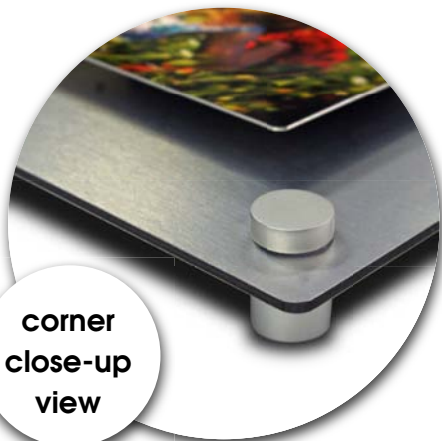

ORDER ON YOUR
SMART PHONE,
TABLET OR PC
NO APP REQUIRED

(ensure your device has the current OS installed - may not work on some devices)